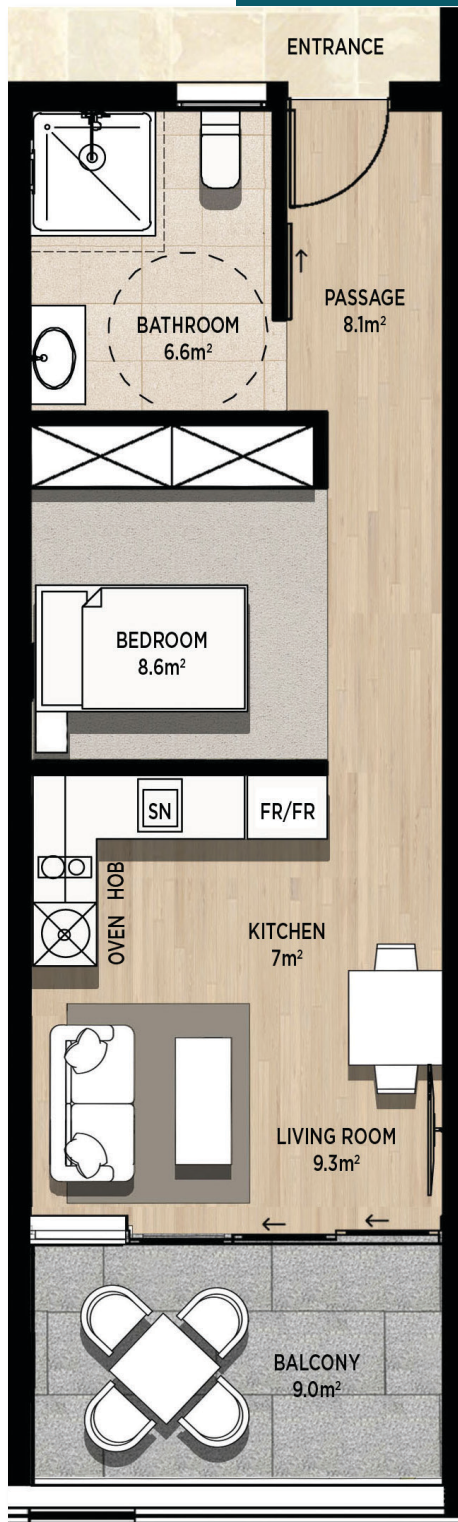

APARTMENT 113

| UNIT | BALCONY | GROSS |
|------------------|-----------------|------------------|
| 45m ² | 9m ² | 54m ² |