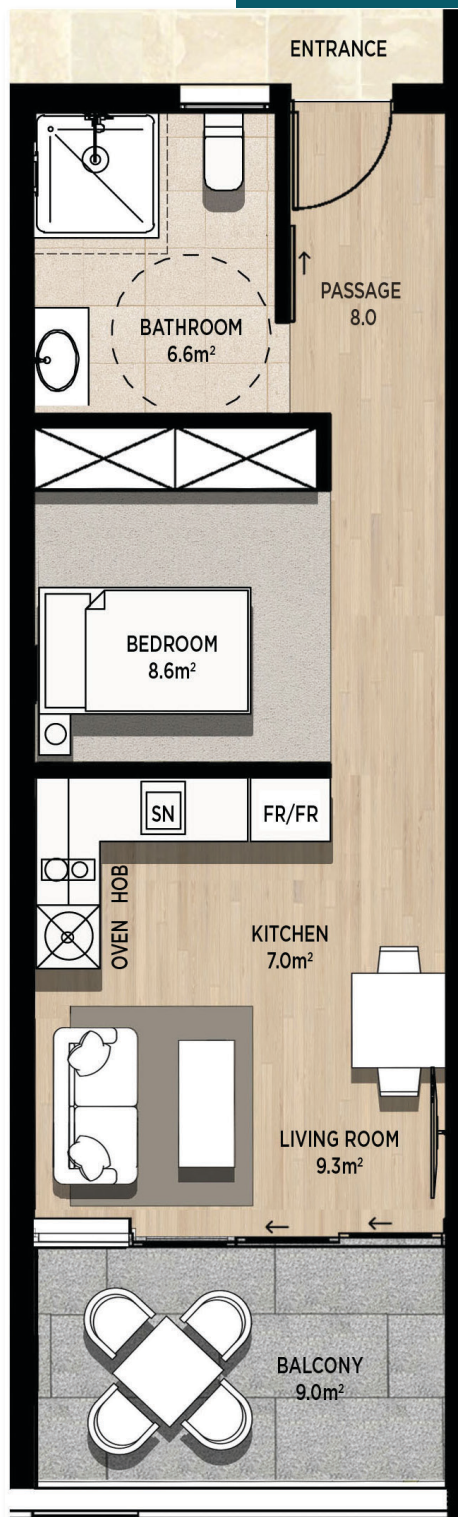

APARTMENT 109

UNIT	BALCONY	GROSS
45m ²	9m ²	54m ²