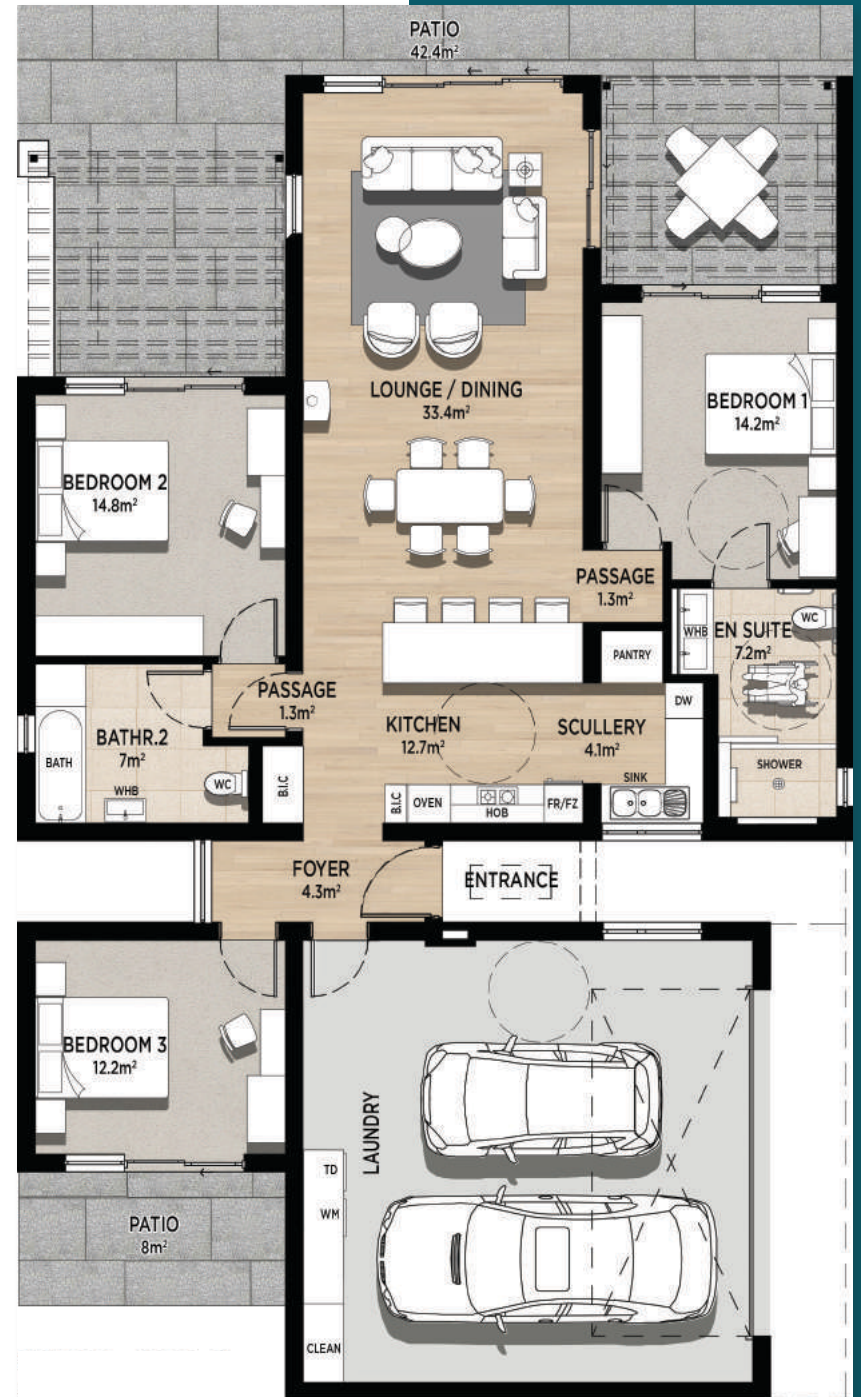

COTTAGE J

FRONT ELEVATION

REAR ELEVATION

UNIT	PATIO	GARAGE	GROSS
133m ²	50m ²	50m ²	233m ²