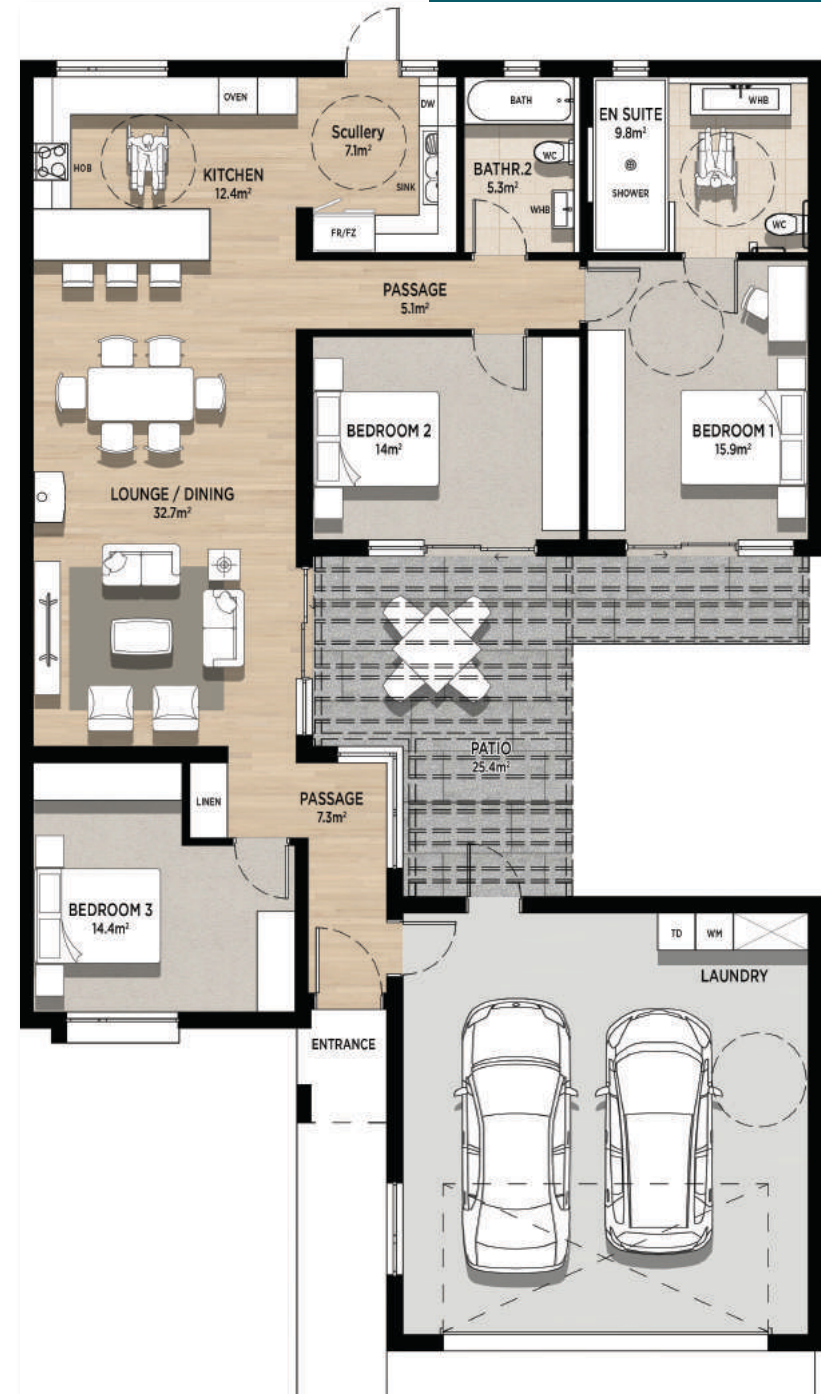

COTTAGE Q

FRONT ELEVATION

REAR ELEVATION

UNIT	PATIO	GARAGE	GROSS
143m ²	25m ²	50m ²	218m ²