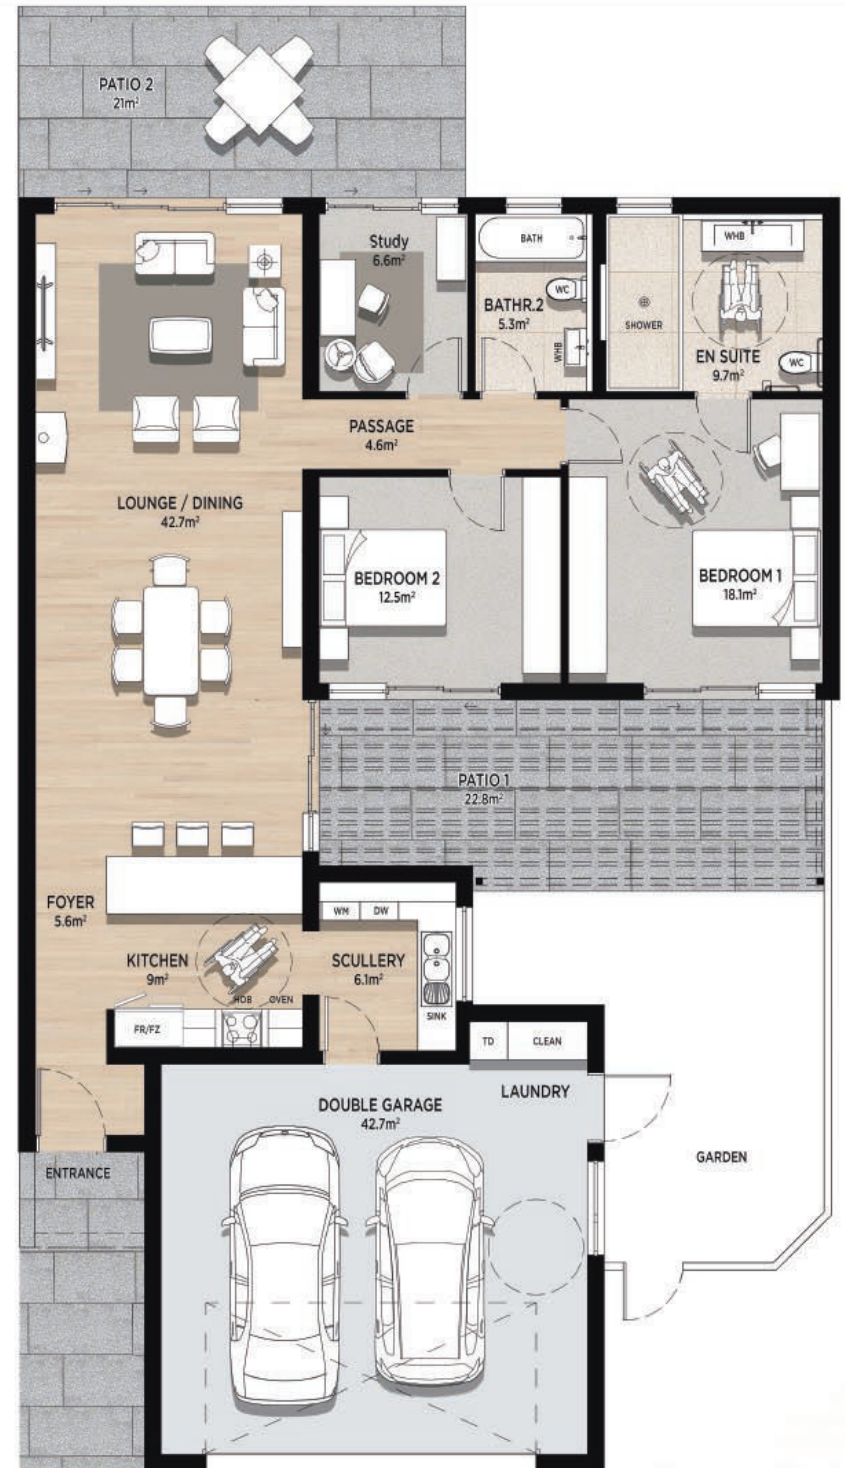

TYPE U

FRONT ELEVATION

REAR ELEVATION

UNIT	PATIO	GARAGE	GROSS
135m ²	44m ²	50m ²	229m ²