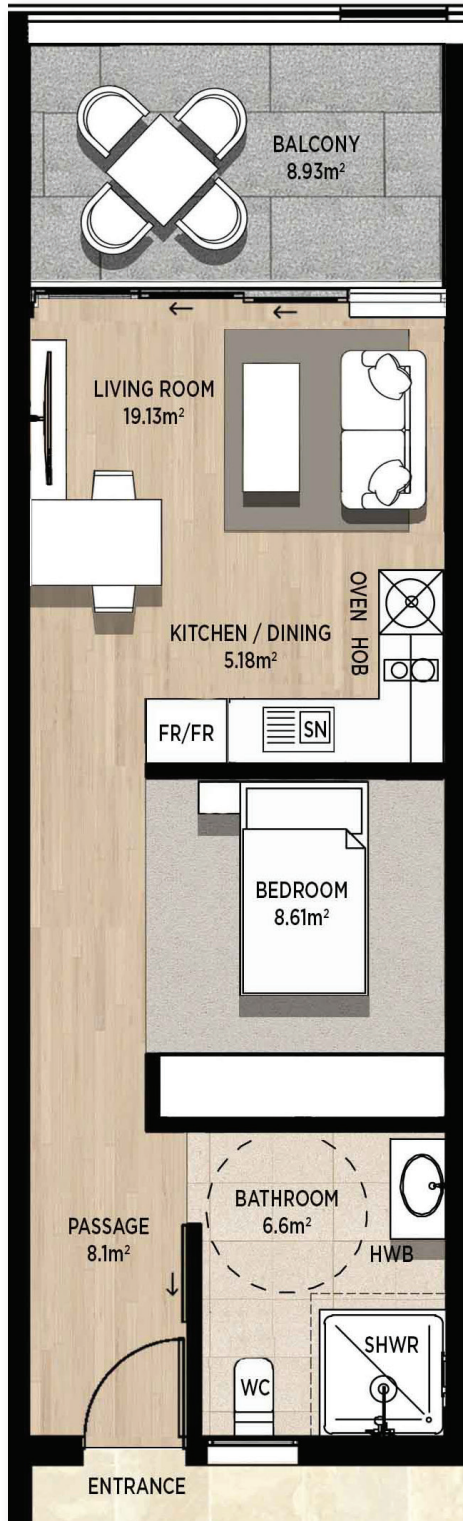

APARTMENT 116

UNIT	BALCONY	GROSS
45m ²	9m ²	54m ²