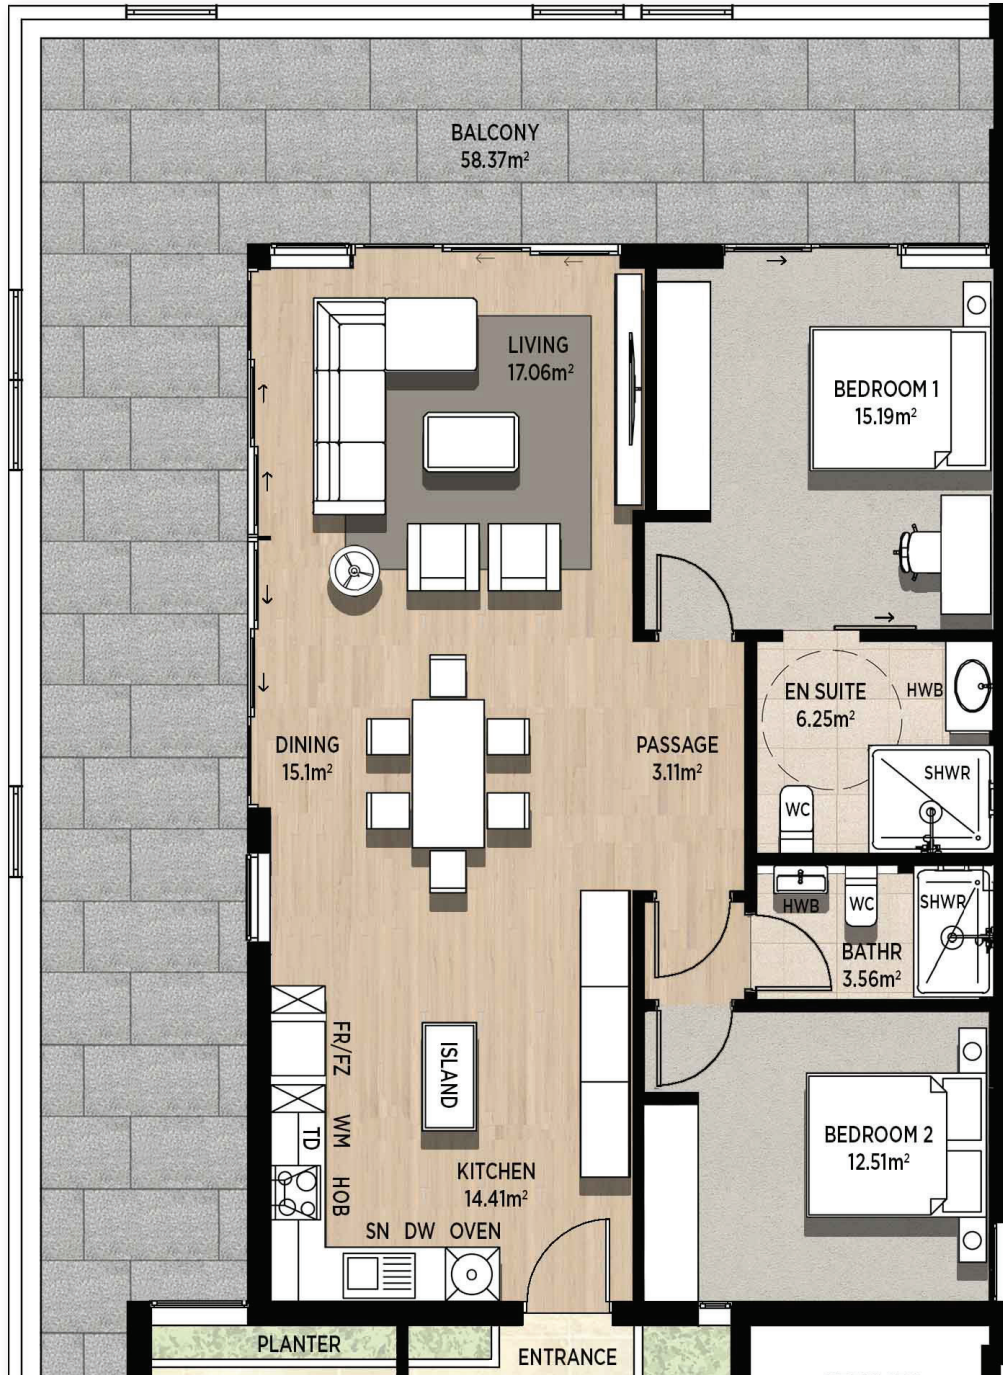

# APARTMENT 117

UNIT	BALCONY	GROSS
100m <sup>2</sup>	60m <sup>2</sup>	160m <sup>2</sup>