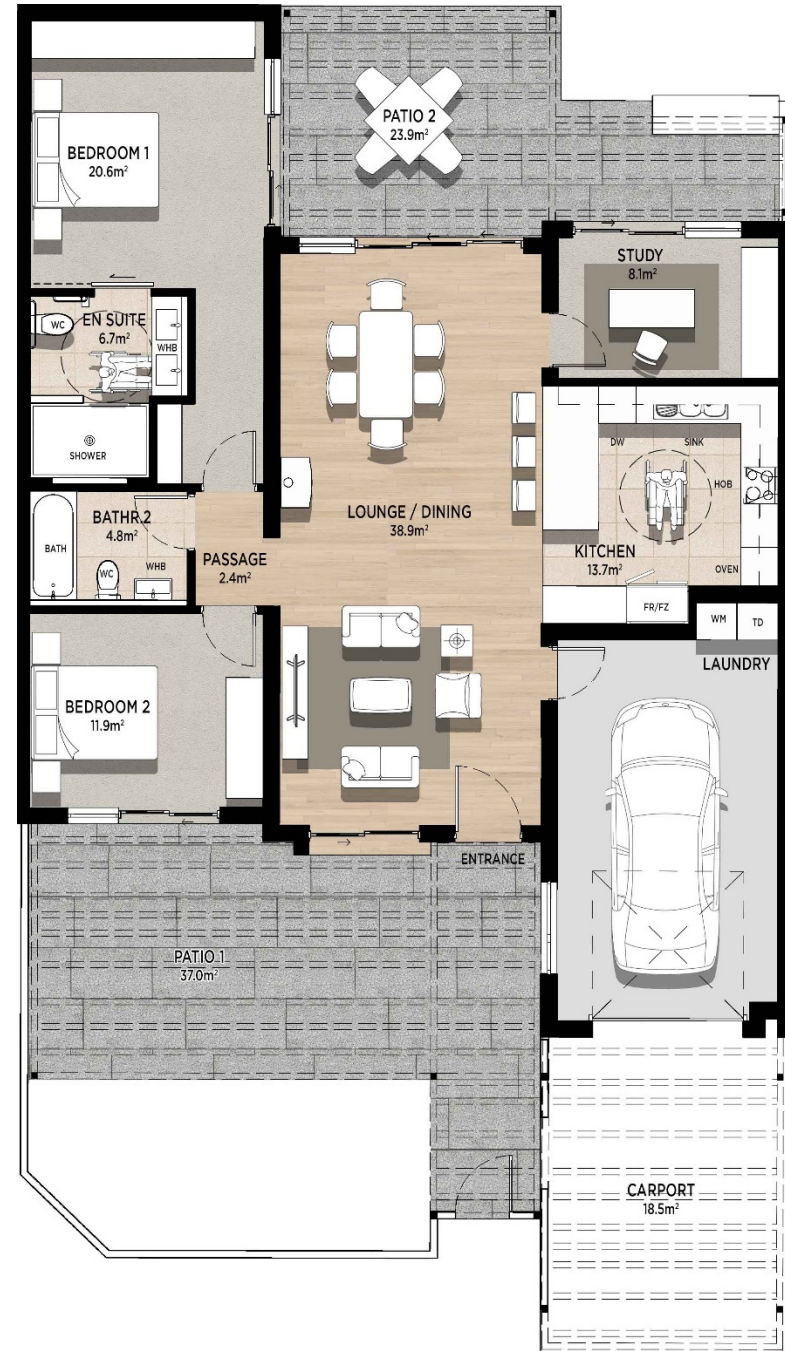

TYPE F14

FRONT ELEVATION

REAR ELEVATION

UNIT	PATIO	GARAGE	CARPORT	GROSS
124m ²	61m ²	25m ²	19m ²	229m ²